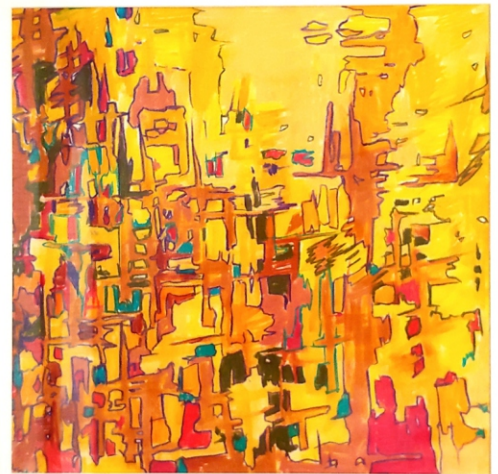

Clock is Ticking
approx 25" sq. framed
Patinated sheet copper,
etched plate glass, graphite,
spray paint, brass hardware
ball chain, found objects
675.

Graffiti 2: (Roses)
approx 26" X 32" framed
550.