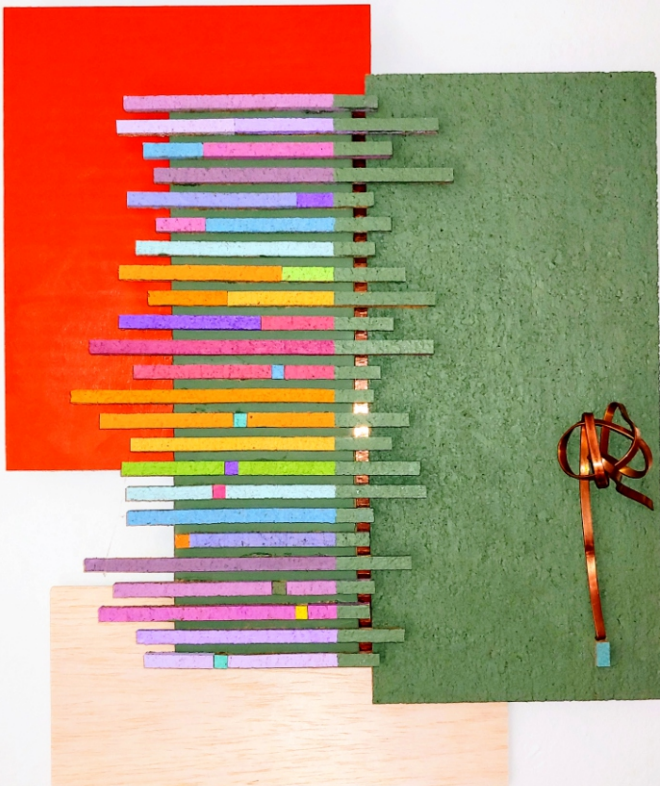

Copper Valley

15" X 12 3/4" X 1 1/2"

Cork, recycled cardboard, balsa wood
copper, acrylic paint
500.