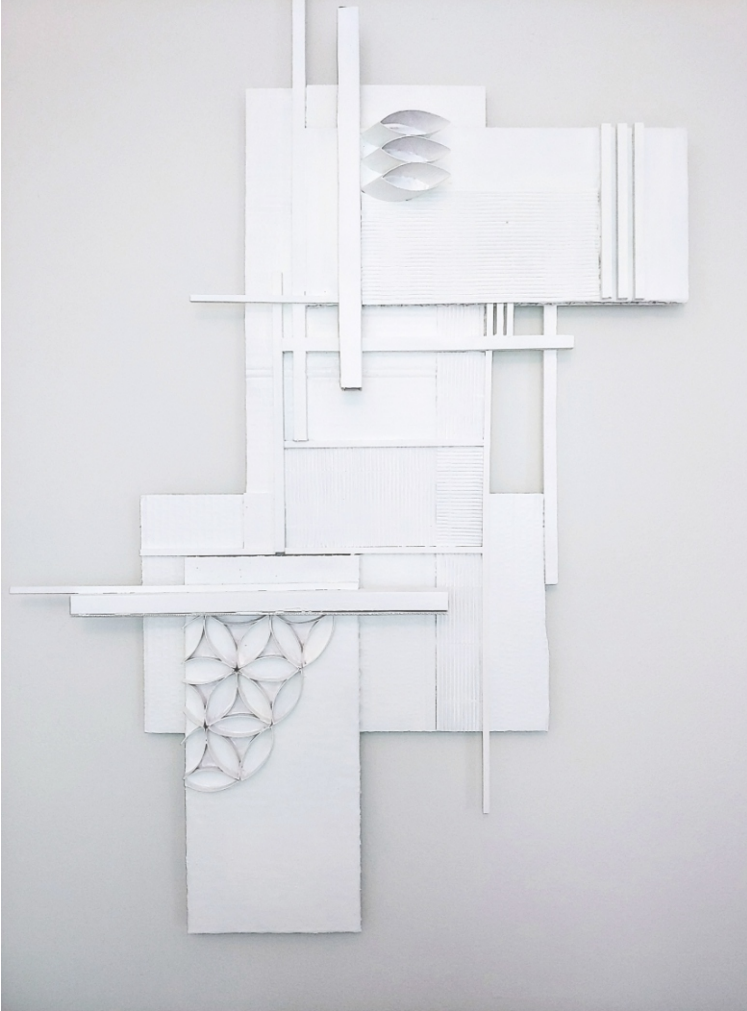

Winged Symmetry

11" X 22" X 1/2"

Cork, recycled cardboard, balsa wood,  
colored pencil, hardware, copper, ball chain,  
peso, acrylic paint  
450.

Bolo Tie

13 1/2" X 11 1/2" X 3/4"

Cork, recycled cardboard, balsa wood,  
transferred images, found objects, acrylic paint  
450.

Blush

25 1/2" X 14 1/2" X 1/2"

Cork, recycled cardboard, balsa wood,  
copper foil, acrylic paint

525.

Paragraph Break

10 1/4" X 18 1/4" X 1 1/4"

Cork, recycled cardboard, balsa wood,  
acrylic paint, found objects

475.

Right Angles and Tetrahedrons

26 1/2" X 18 3/4" X 2 1/4"

Cork, recycled cardboard, balsa wood,  
brass, copper, acrylic paint

550.

Right Angles and Tetrahedrons II

26" X 19 3/4" X 2"

Cork, recycled cardboard, balsa wood,  
brass, copper, acrylic paint

550.

Moon Phases

13 1/4" X 20 1/4" X 3/4"

Cork, recycled cardboard,  
brass, copper, acrylic paint  
500.

Copper Valley

15" X 12 3/4" X 1 1/2"

Cork, recycled cardboard, balsa wood  
copper, acrylic paint  
500.