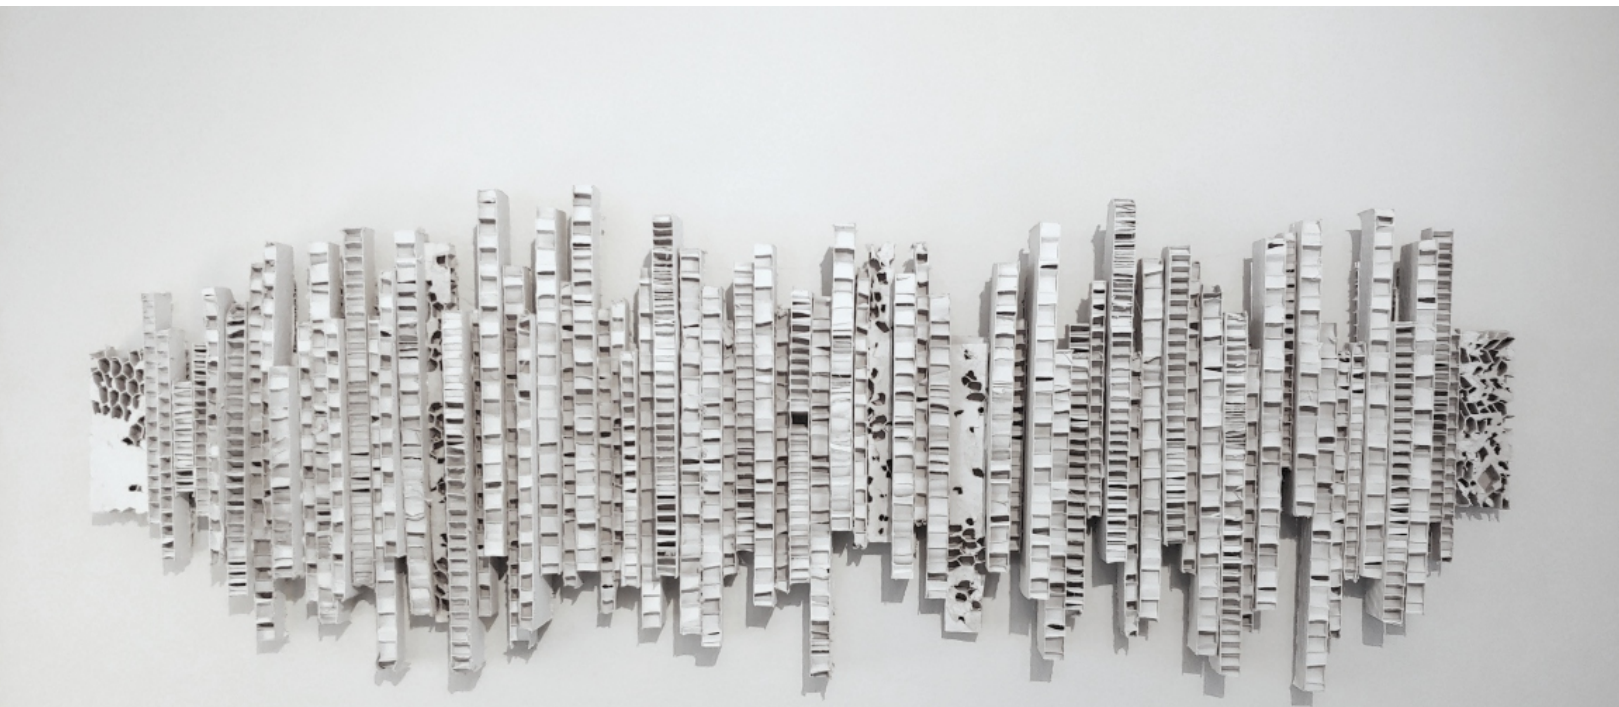

City Reflected
43" X 15 1/2" X 3"
Recycled cardboard, acrylic paint
375.