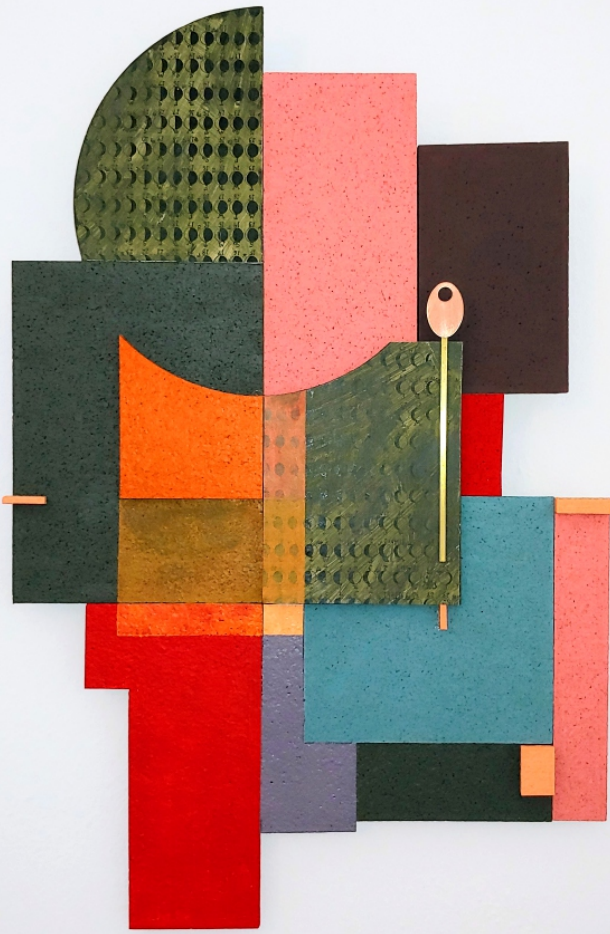

Winged Symmetry

11" X 22" X 1/2"

Cork, recycled cardboard, balsa wood,  
colored pencil, hardware, copper, ball chain,  
peso, acrylic paint  
450.

Bolo Tie

13 1/2" X 11 1/2" X 3/4"

Cork, recycled cardboard, balsa wood,  
transferred images, found objects, acrylic paint  
450.

Blush

25 1/2" X 14 1/2" X 1/2"

Cork, recycled cardboard, balsa wood,  
copper foil, acrylic paint

525.

Paragraph Break

10 1/4" X 18 1/4" X 1 1/4"

Cork, recycled cardboard, balsa wood,  
acrylic paint, found objects

475.

Right Angles and Tetrahedrons

26 1/2" X 18 3/4" X 2 1/4"

Cork, recycled cardboard, balsa wood,  
brass, copper, acrylic paint

550.

Right Angles and Tetrahedrons II

26" X 19 3/4" X 2"

Cork, recycled cardboard, balsa wood,  
brass, copper, acrylic paint

550.

Moon Phases

13 1/4" X 20 1/4" X 3/4"

Cork, recycled cardboard,  
brass, copper, acrylic paint  
500.

Copper Valley

15" X 12 3/4" X 1 1/2"

Cork, recycled cardboard, balsa wood  
copper, acrylic paint  
500.